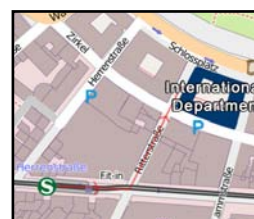

 **Public transport**

duration: ca. 9 minutes

 direction Hochstetten or

 direction Daxlanden

to tram station Herrenstraße - by foot like pictured
below to the International Department

Walkway starting at tram station Herrenstraße

© OpenStreetMap contributors, CC-BY-SA

duration: ca. 1 minute

on Kaiserstraße walk towards
Marktplatz - turn left into Ritter-
straße - the International Depart-
ment is located on the right side

INTERNATIONAL DEPARTMENT GMBH - DIRECTIONS

Arrival by car

On the Highway

A5 From the north, direction Frankfurt & Heidelberg

- on Highway **A5** drive into *direction Karlsruhe/Basel*
- turn off **A5** at exit 44 Karlsruhe-Durlach on **B10n** *direction Karlsruhe* and go on downtown as described below

A5 From the south, direction Basel & Freiburg

- on Highway **A5** drive into *direction Frankfurt*
- turn off **A5** at exit 44 Karlsruhe-Durlach on **B10n** *direction Karlsruhe* and go on downtown as described below